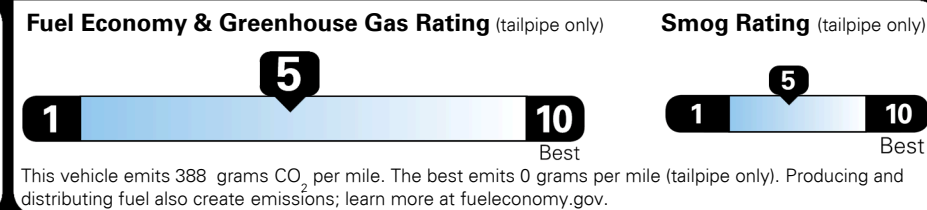

COMFORT & CONVENIENCE(cont.)

Full Tank of Fuel INCLUDED

Manufacturer's Suggested Retail Price: $27,000.00

ADDED FEATURES:

*Carpeted Floor Mats $125.00
*Reversible Cargo Tray $115.00
*Cargo Cover $190.00

Inland Freight & Handling : $1,045.00
Total Price : $28,475.00

2019 NHTSA 5-Star Overall Safety Rating

EPA DOT Fuel Economy and Environment

Gasoline Vehicle

Fuel Economy

23 MPG Small SUVs range from 18 to 120 MPG. The best vehicle rates 136 MPGe.
combined city/hwy

21 city
26 highway

4.3 gallons per 100 miles

You spend $1,250 more in fuel costs over 5 years compared to the average new vehicle.

Annual fuel cost $1,650

Actual results will vary for many reasons, including driving conditions and how you drive and maintain your vehicle. The average new vehicle gets 27 MPG and costs $7,000 to fuel over 5 years. Cost estimates are based on 15,000 miles per year at $ 2.55 per gallon. MPGe is miles per gasoline gallon equivalent. Vehicle emissions are a significant cause of climate change and smog.

fueleconomy.gov
Calculate personalized estimates and compare vehicles

Manufacturer's suggested retail price includes manufacturer's recommended pre-delivery service. Gasoline license and title fees state and local taxes and dealer installed options and accessories are not included in the manufacturer's suggested retail price. This label has been affixed to this vehicle by Hyundai Motor America, pursuant to the requirements of 15 U.S.C. 1231 et seq. which prohibits its removal or alteration prior to delivery to the ultimate purchaser.

PARTS CONTENT INFORMATION FOR VEHICLE IN THIS CARLINE:
U.S./CANADIAN PARTS CONTENT: 1 %
MAJOR SOURCES OF FOREIGN PARTS CONTENT: KOREA: 87 %
JAPAN: 2 %

Note: Parts content does not include final assembly, distribution, or other non-parts costs.

FOR THIS VEHICLE:
FINAL ASSEMBLY POINT: ULSAN, KOREA
COUNTRY OF ORIGIN:
ENGINE: KOREA
TRANSMISSION: KOREA

333 A 3609QLAKE

VIN: KM8J3CAL7KU900424